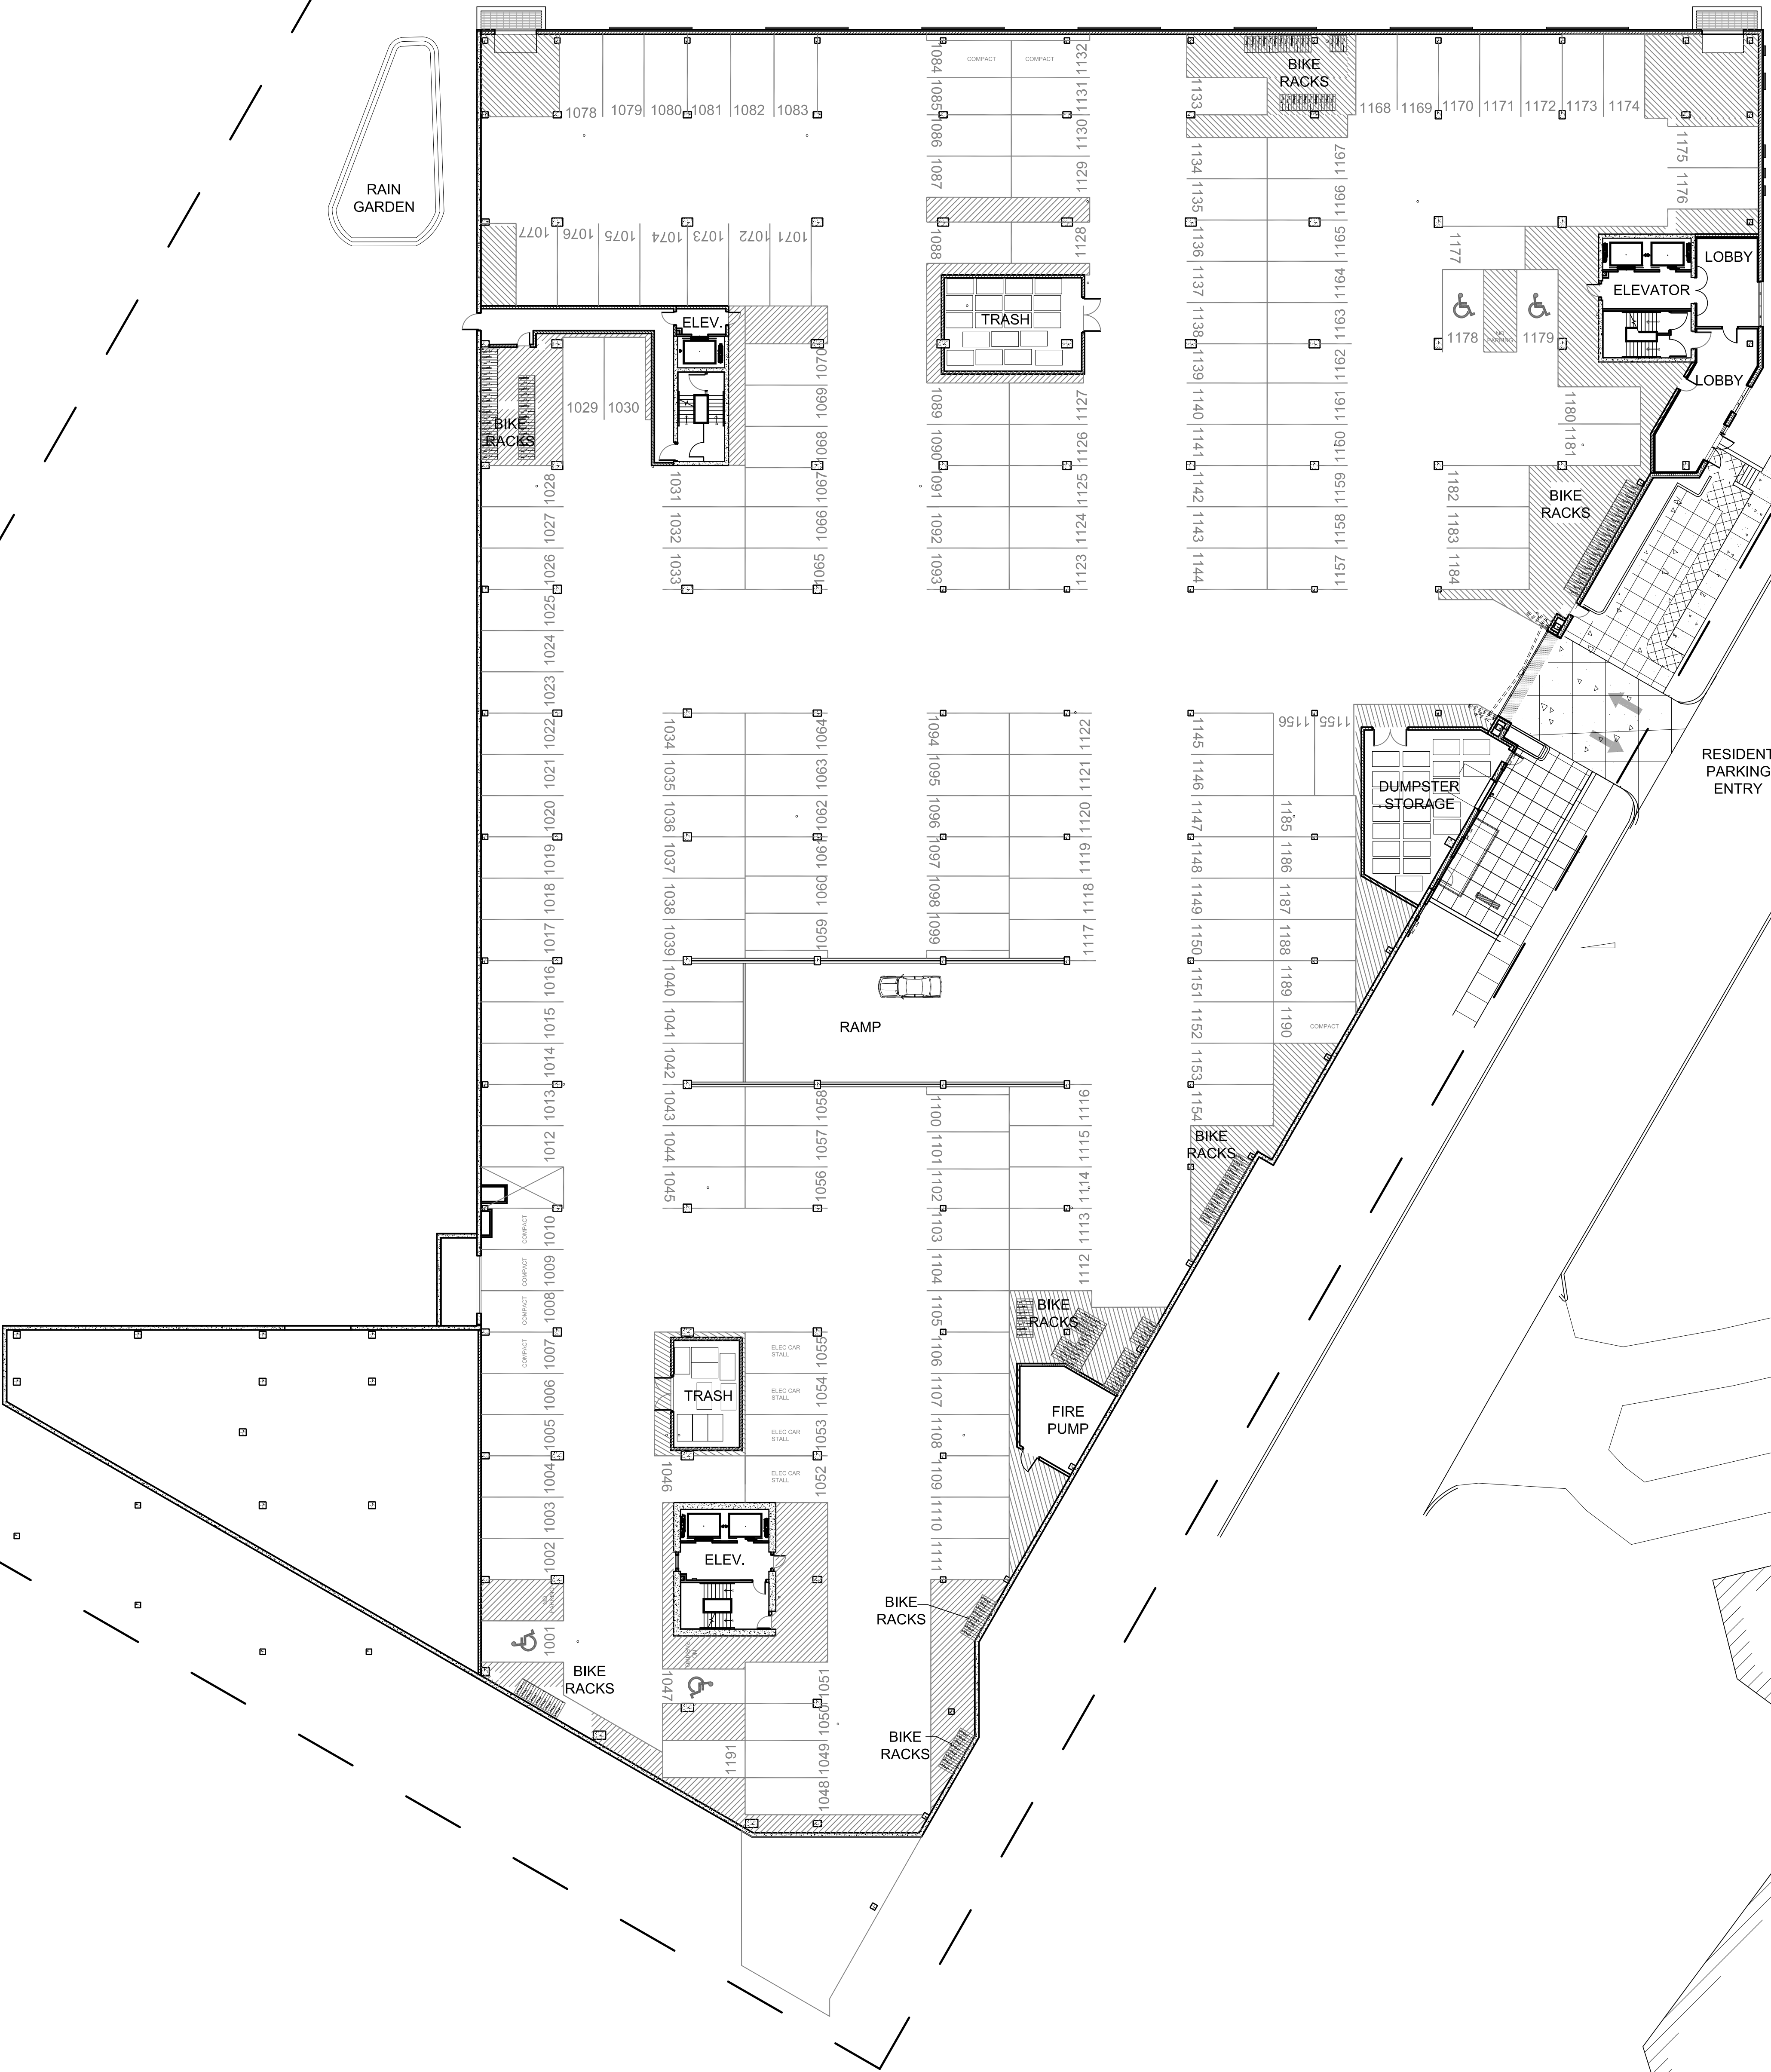

RIVER

RAIN GARDEN

RAIN GARDEN

RESIDENT PARKING ENTRY

North

LEGACY

P1 PARKING