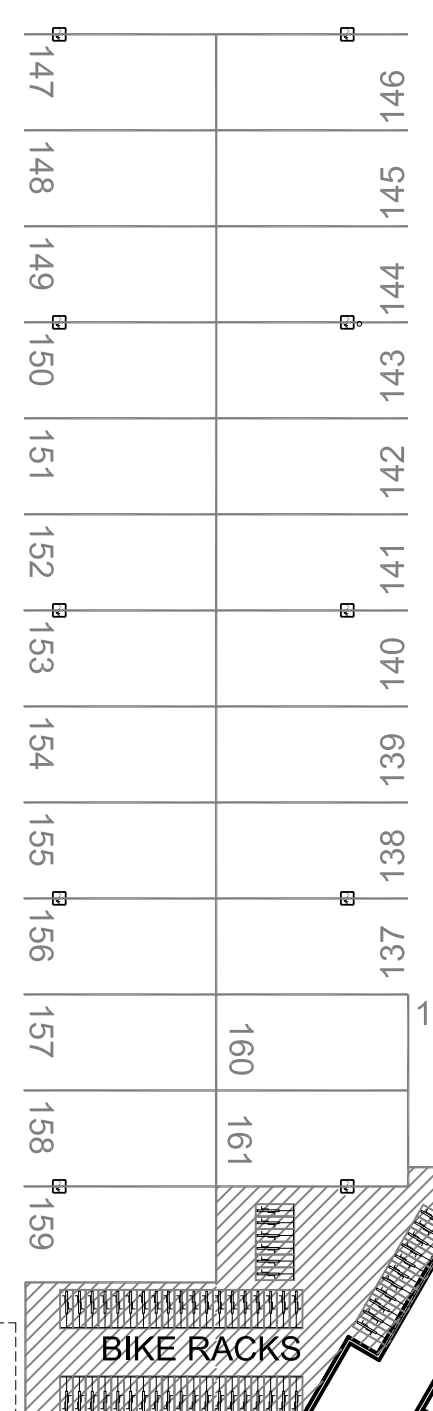

RIVER

RAIN GARDEN

RAIN GARDEN

1ST FLOOR ROOF DECKS

RESIDENT PARKING

BIKE RACKS

BIKE RACKS

BIKE RACKS

BIKE RACKS

CARETAKER UNIT

CARETAKER UNIT

CARETAKER UNIT

RESIDENT AND GUEST PARKING ENTRY

RESIDENT PARKING ENTRY

DOWNTOWN

SECOND STREET