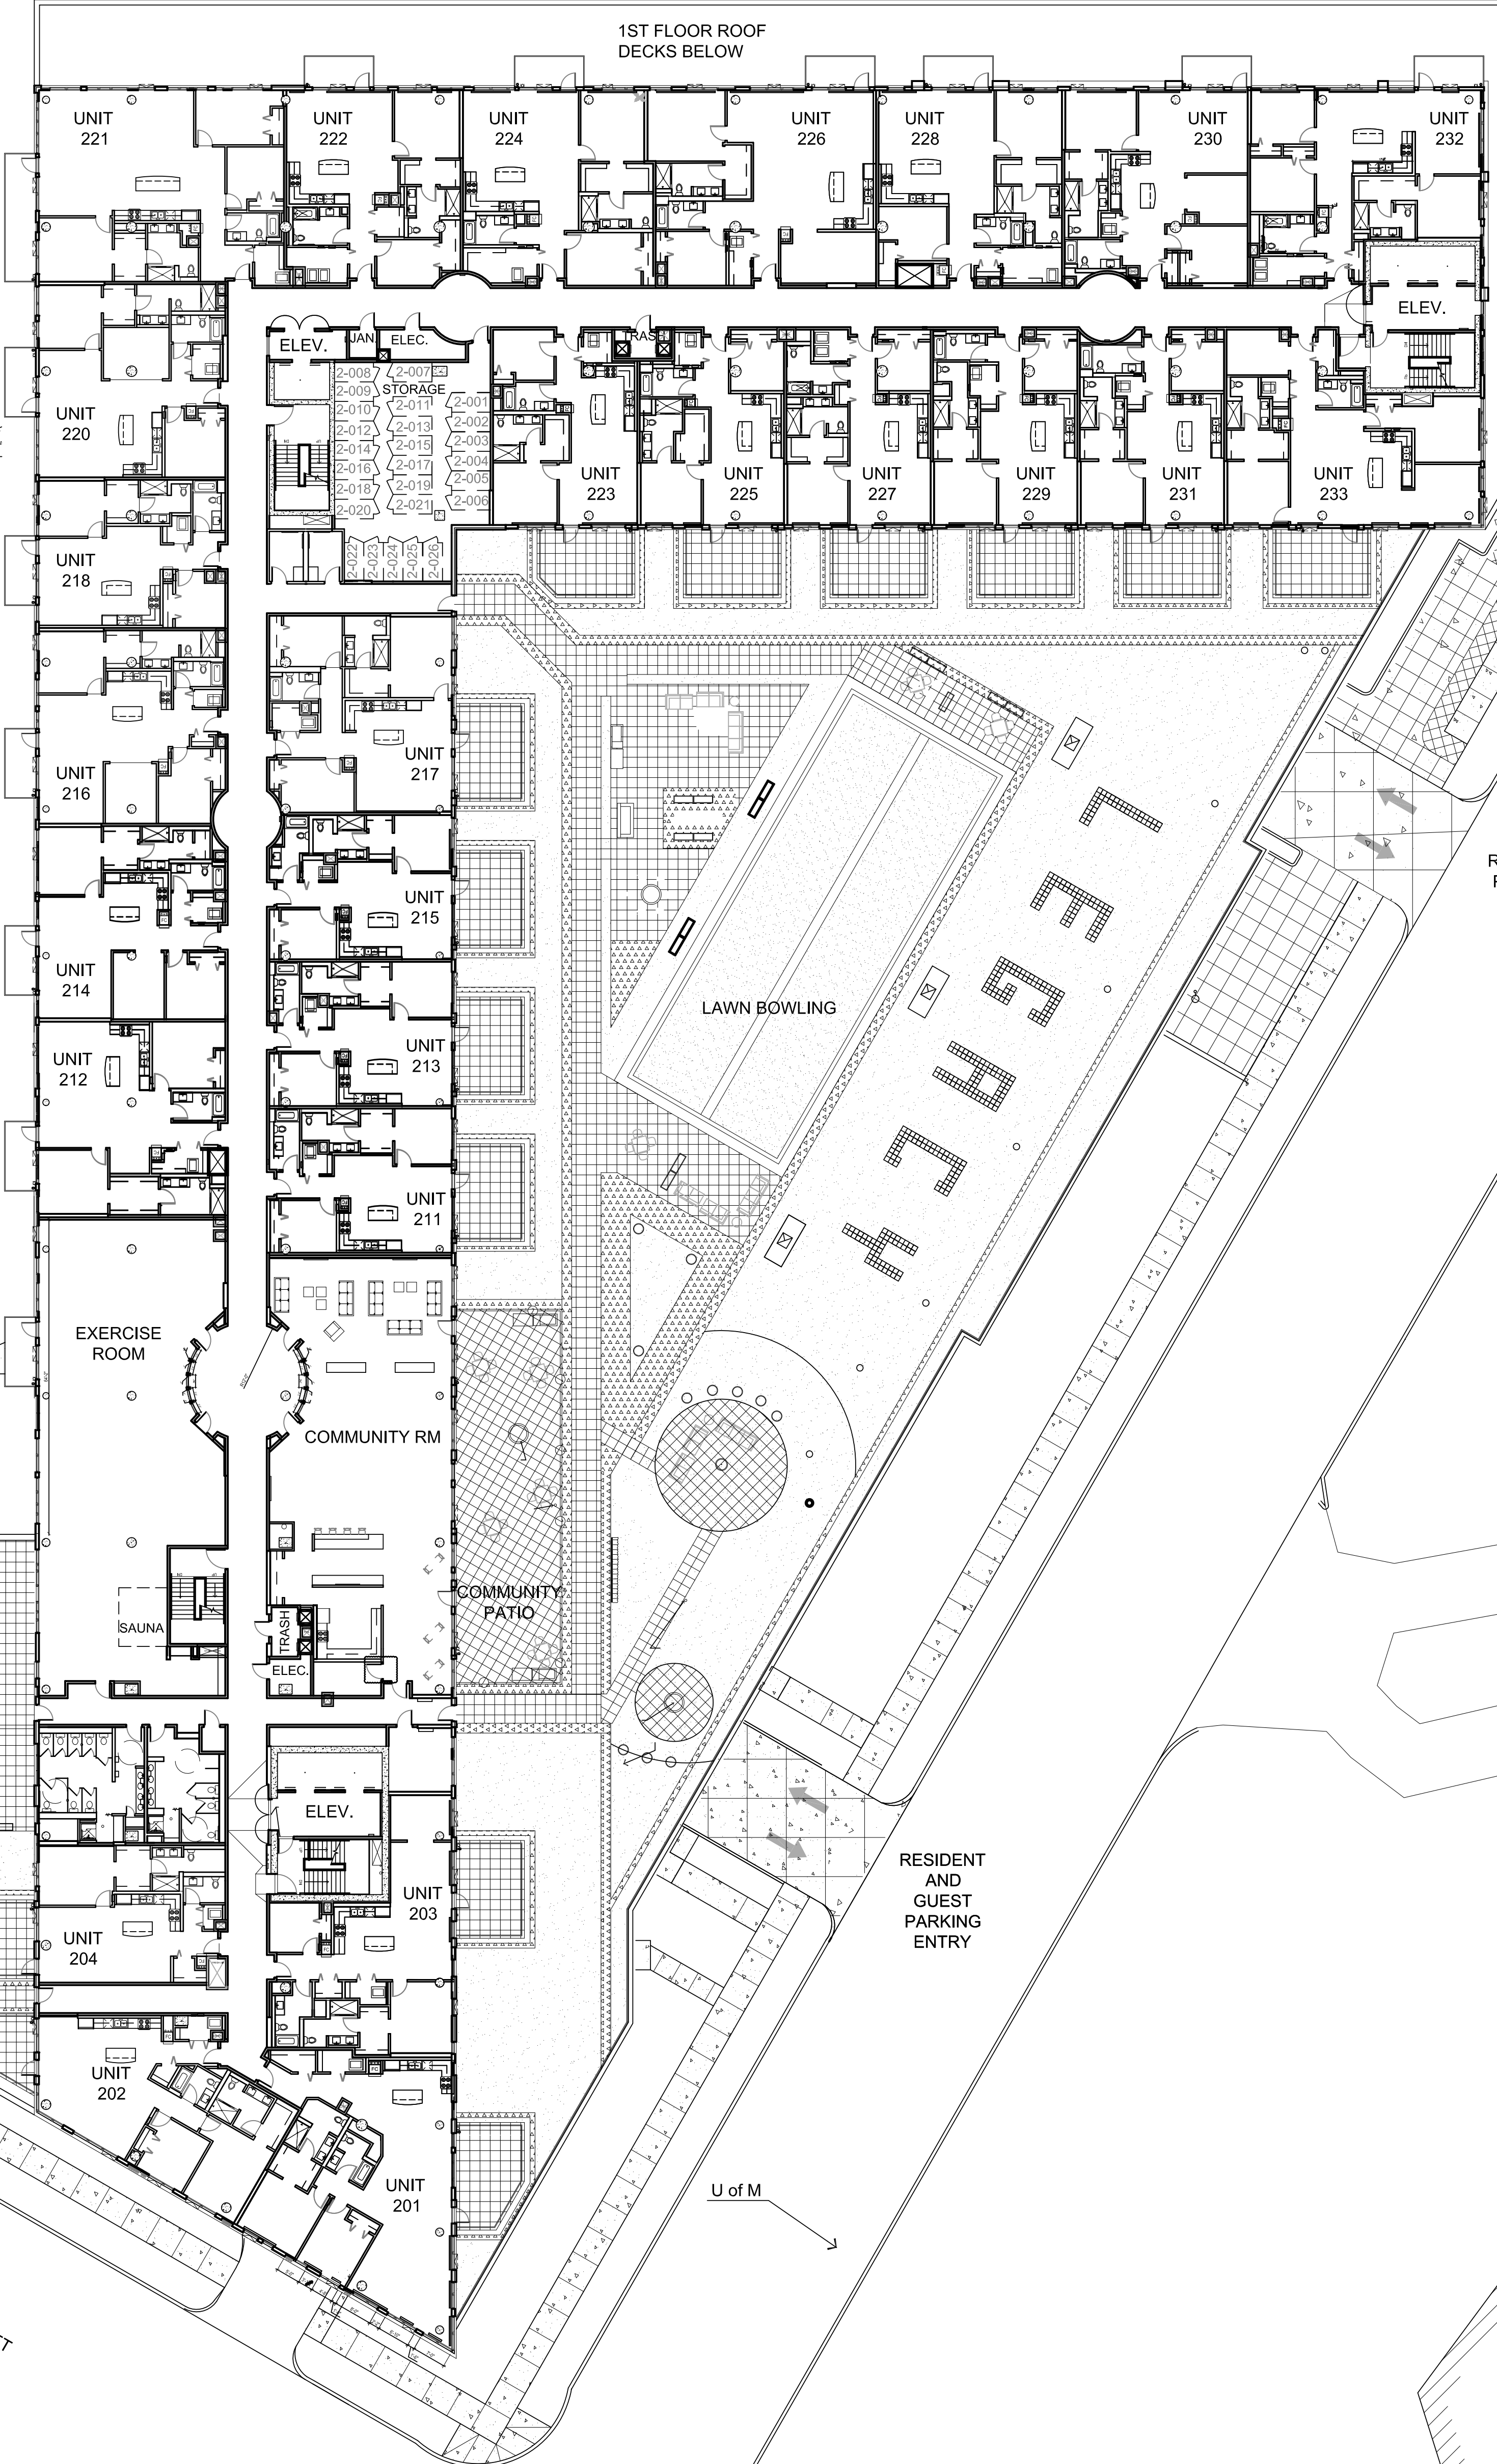

RIVER

RAIN GARDEN

1ST FLOOR ROOF DECKS BELOW

RAIN GARDEN

RESIDENT PARKING ENTRY

RESIDENT AND GUEST PARKING ENTRY

DOWNTOWN

SECOND STREET

U of M

North

LEGACY  
SECOND FLOOR UNITS