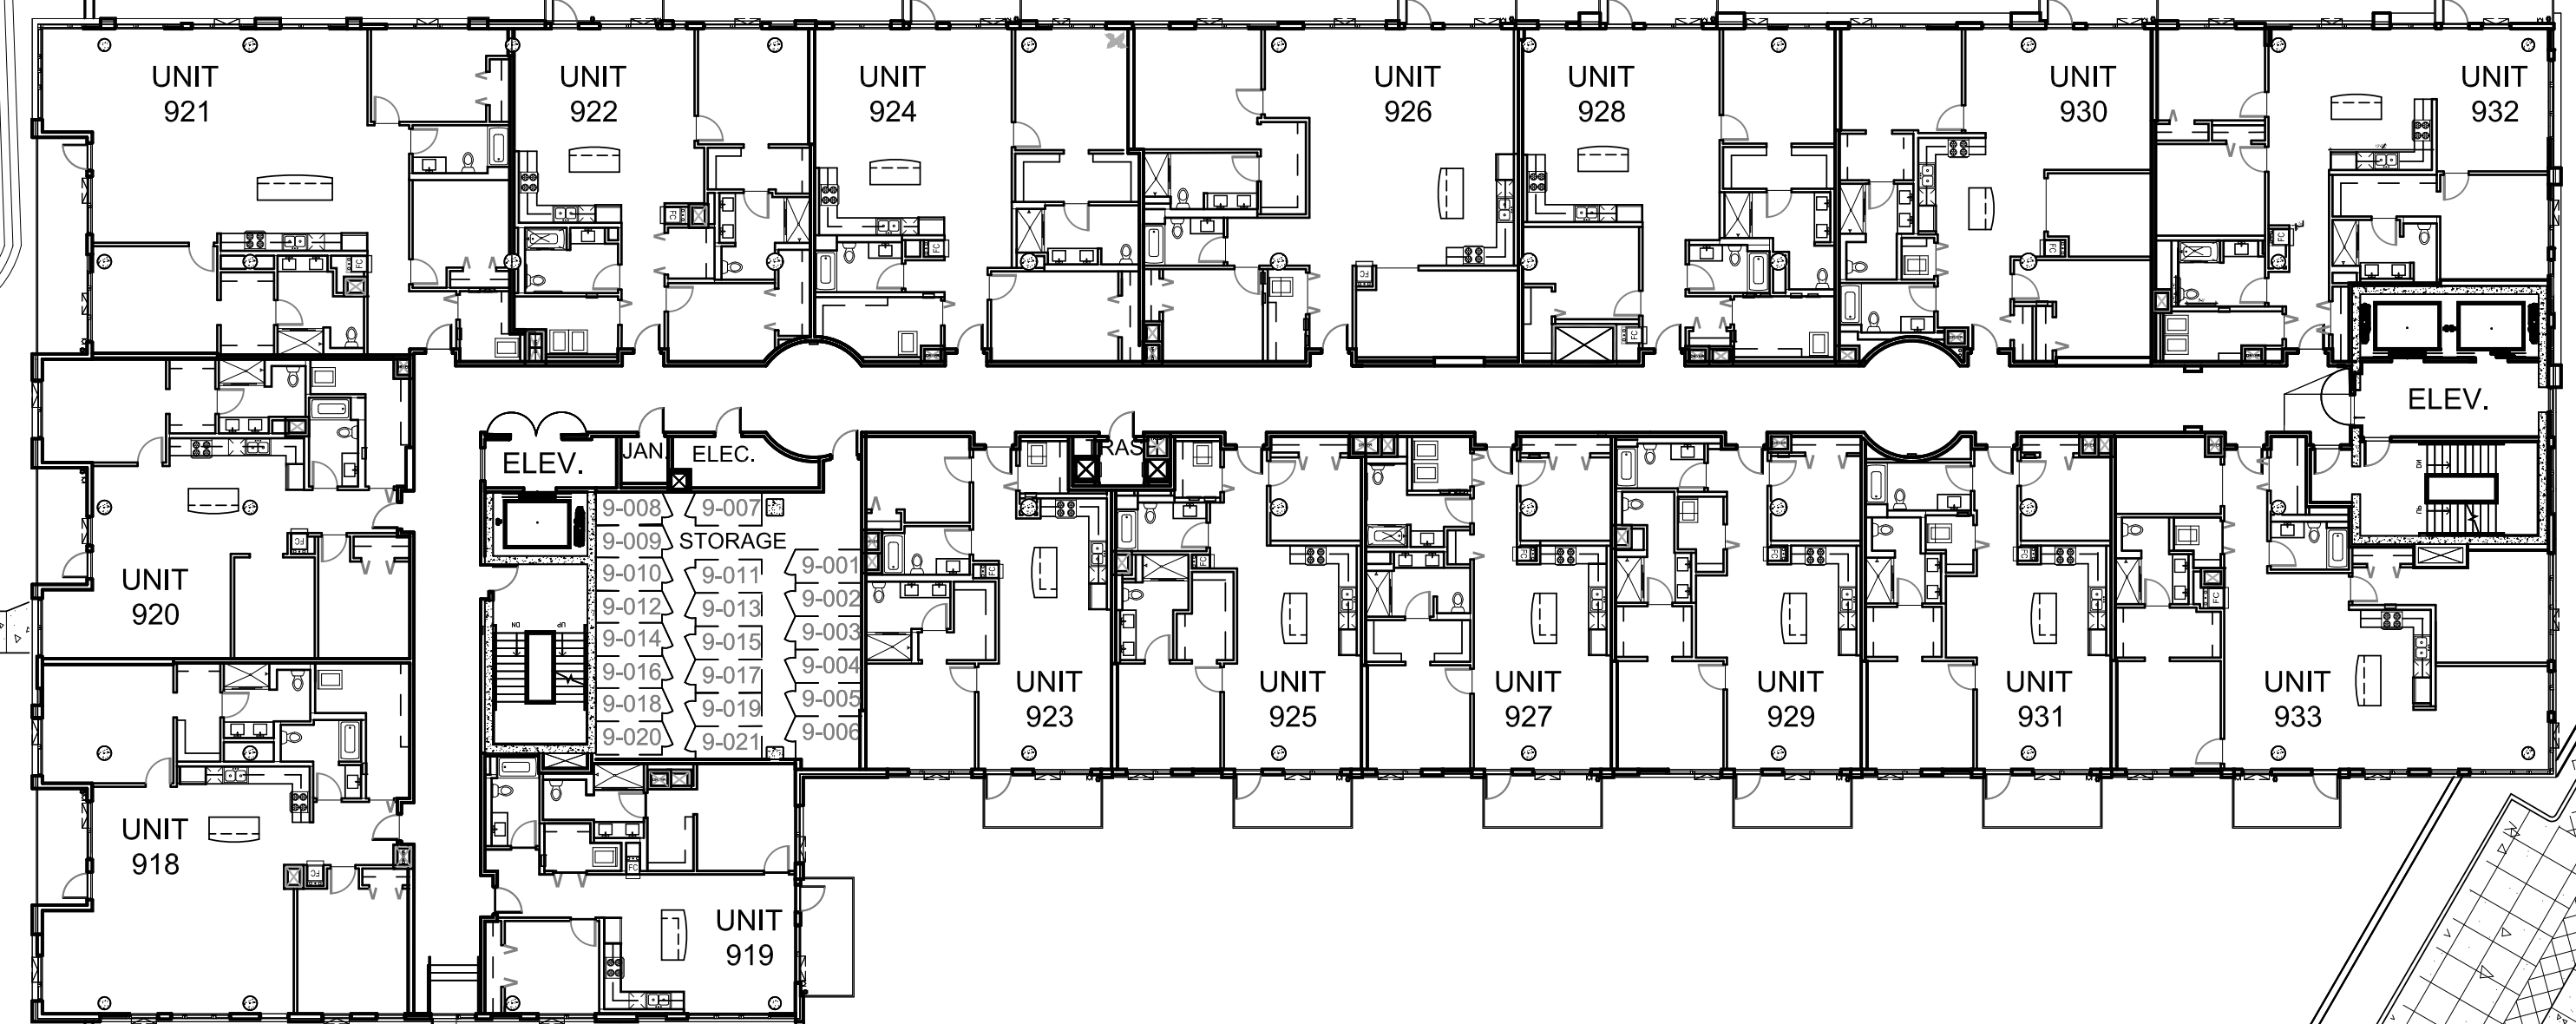

RIVER

RAIN GARDEN

1ST FLOOR ROOF DECKS BELOW

RAIN GARDEN

RESIDENT PARKING ENTRY

ROOF AT 9TH FLOOR

SECOND FLOOR COMMUNITY ROOF DECK BELOW

PLAYGROUND

TRANSFORMERS

COOLING TOWERS

DOG RUN

SECOND FLOOR POOL DECK BELOW

RESIDENT AND GUEST PARKING ENTRY

DOWNTOWN

U of M

SECOND STREET

North

LEGACY
NINTH-11TH FLOOR UNITS