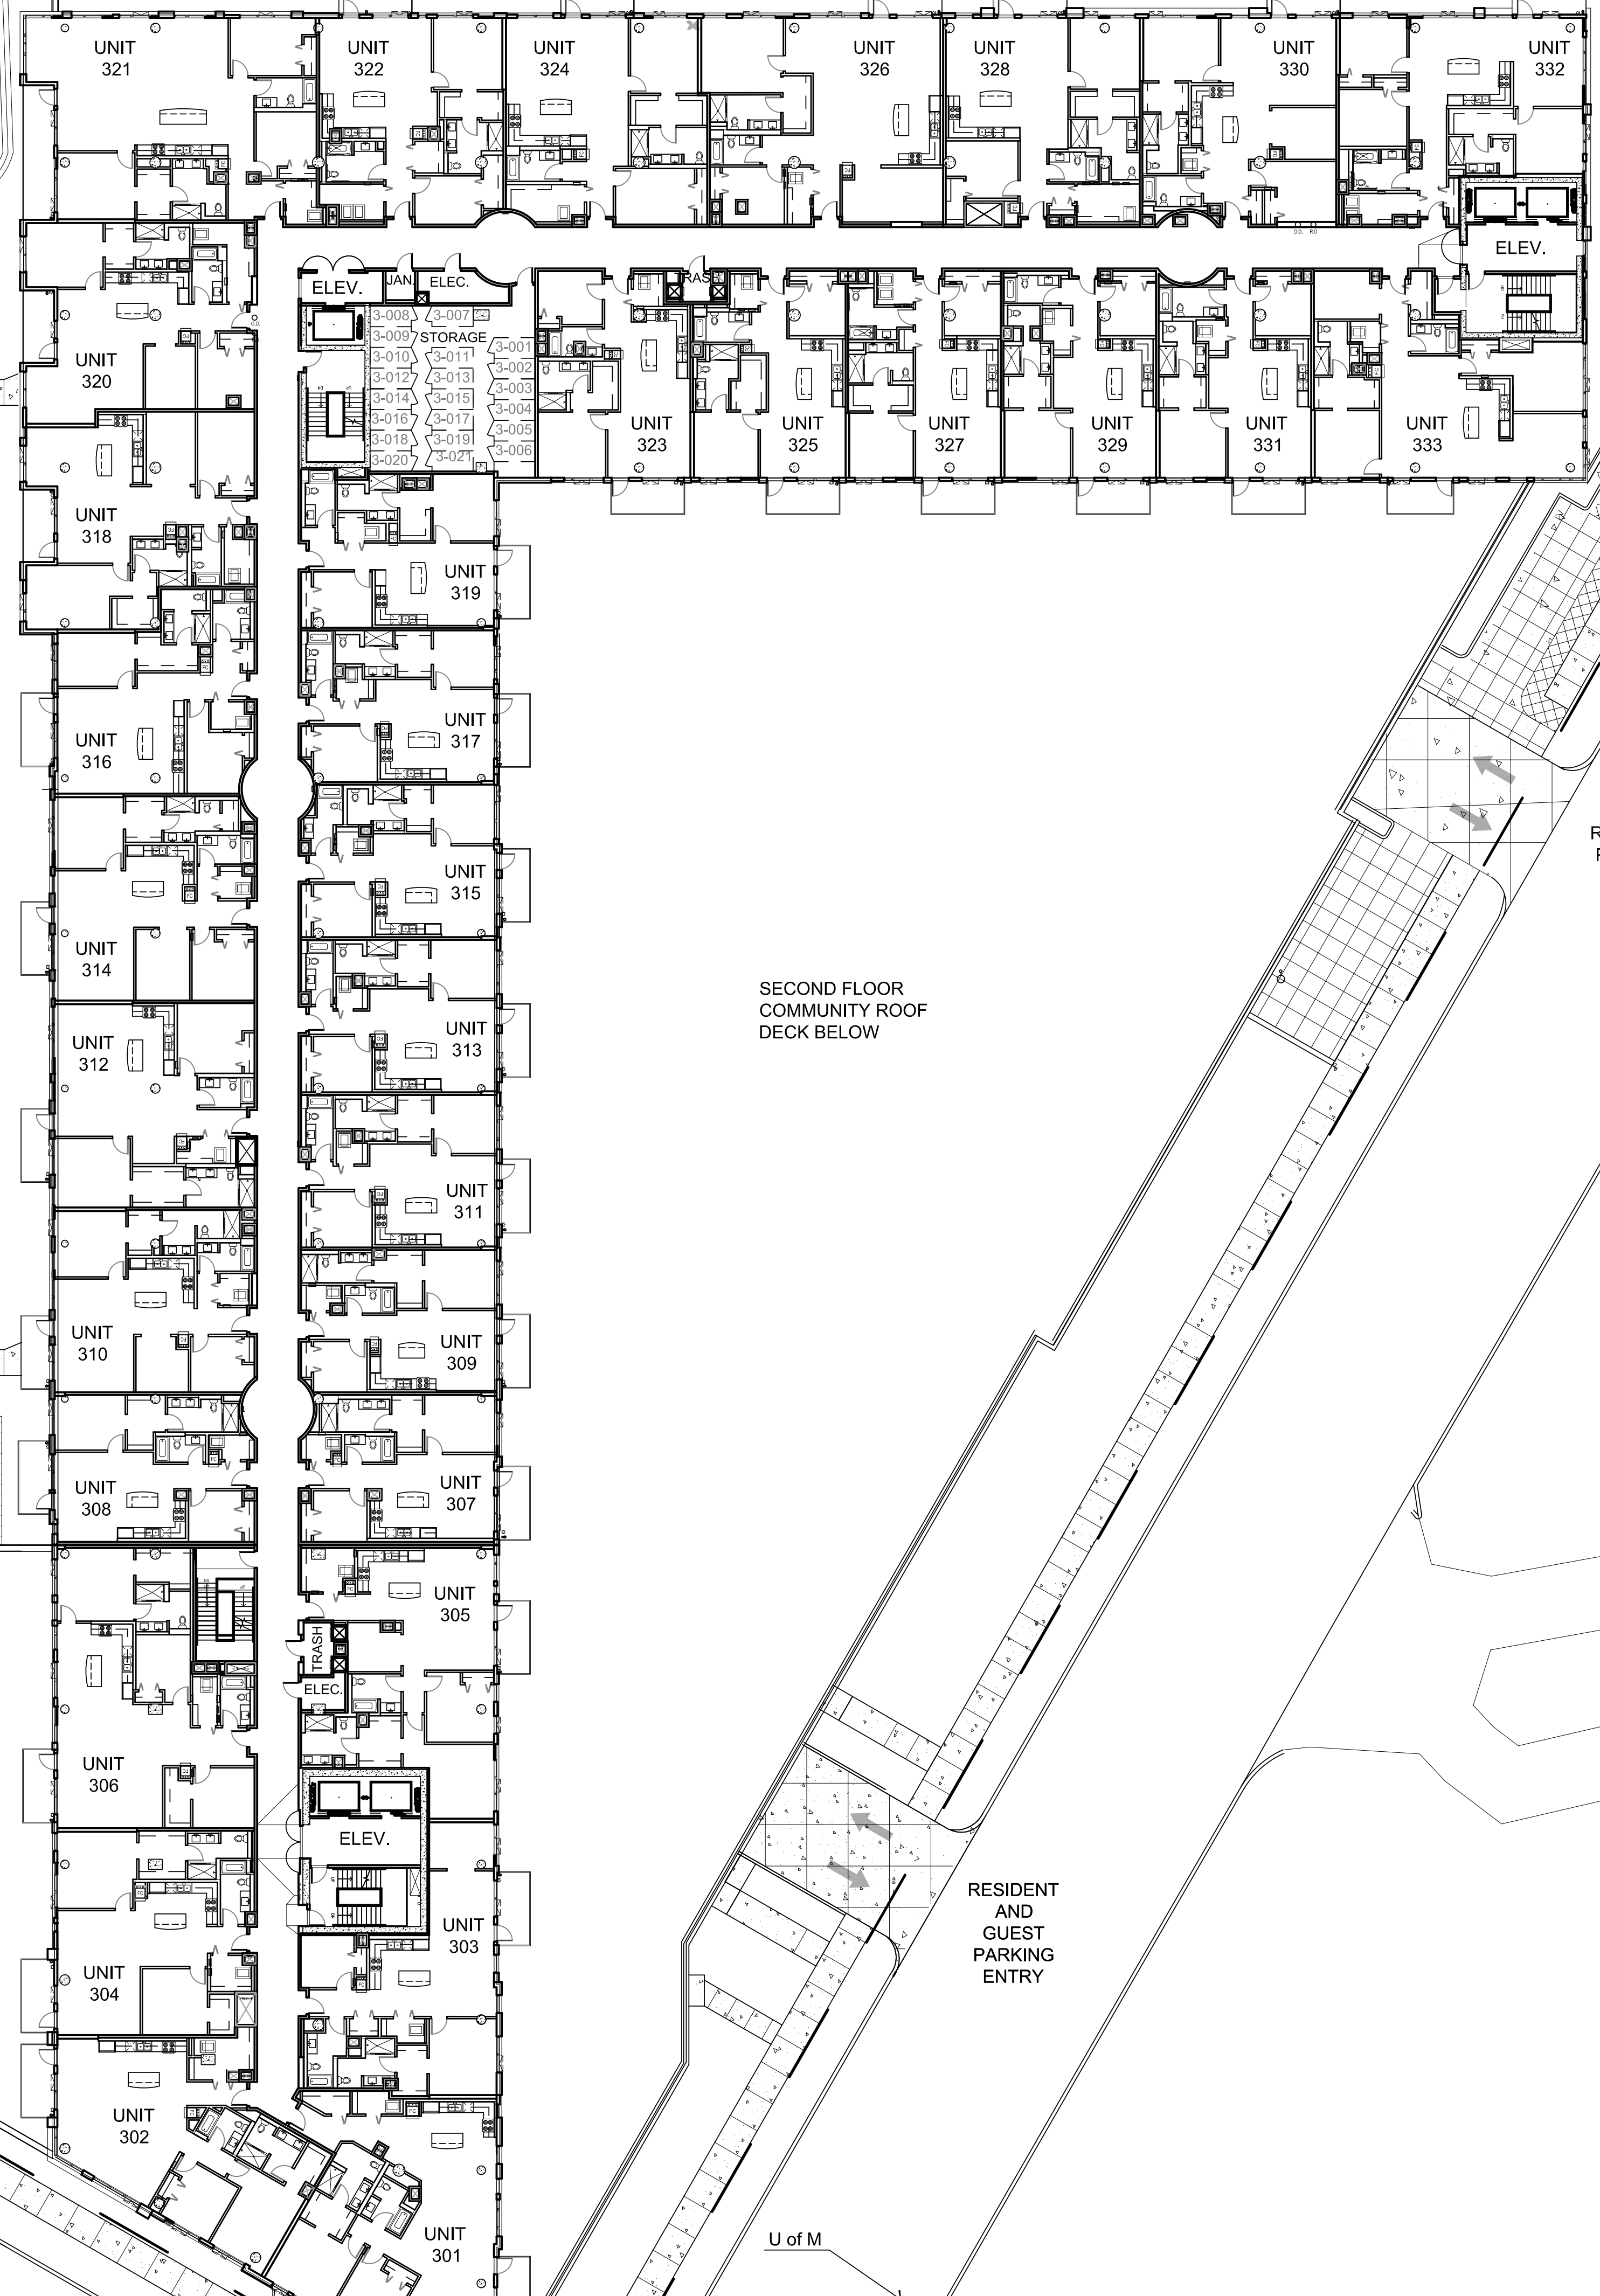

RIVER

RAIN GARDEN

1ST FLOOR ROOF DECKS BELOW

RAIN GARDEN

RESIDENT PARKING ENTRY

SECOND FLOOR COMMUNITY ROOF DECK BELOW

PLAYGROUND

TRANSFORMERS

COOLING TOWERS

DOG RUN

SECOND FLOOR POOL DECK BELOW

RESIDENT AND GUEST PARKING ENTRY

DOWNTOWN

U of M

SECOND STREET